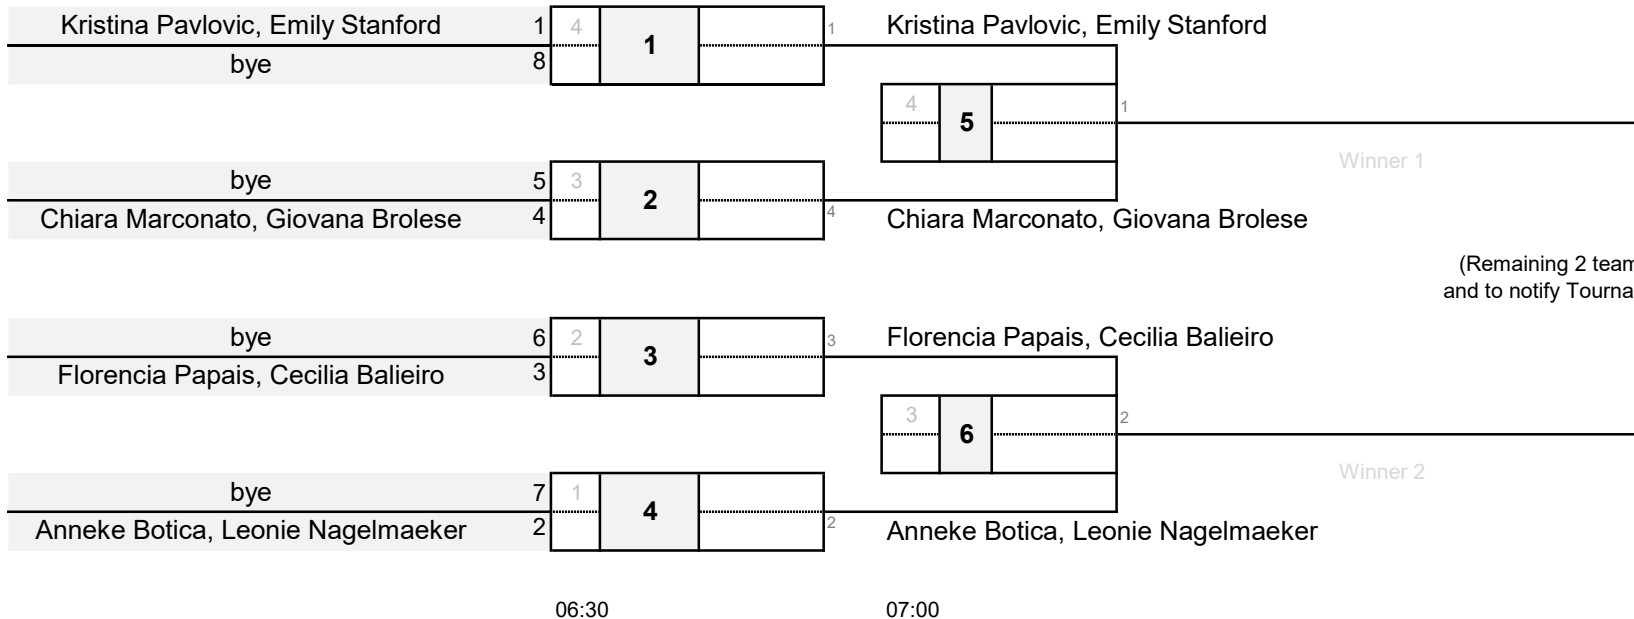

Date: 12/01/2019

Event: NBVA # 4

8 Team - NBVA Qualifying Round Draw

WOMEN

Note: 6:6:45am All wait list teams to collect lines and set-up court to play qualification match

Start time: 07:00 am

Finish by: 07:30 am

Legend:

Court	Game	Set1
		Set1

8 Team Draw

(Remaining 2 teams get 15th & 16th spot in A division and to notify Tournament Director at check-in by 7:45am)

WOMEN Qualifiers

1	31	WA	Kristina Pavlovic, Emily Stanford	0, 0	0
2	32	WA	Anneke Botica, Leonie Nagelmaeker	0, 0	0
3	33	WA	Florencia Papais, Cecilia Balieiro	0, 0	0
4	34	WA	Chiara Marconato, Giovana Brolese	0, 0	0